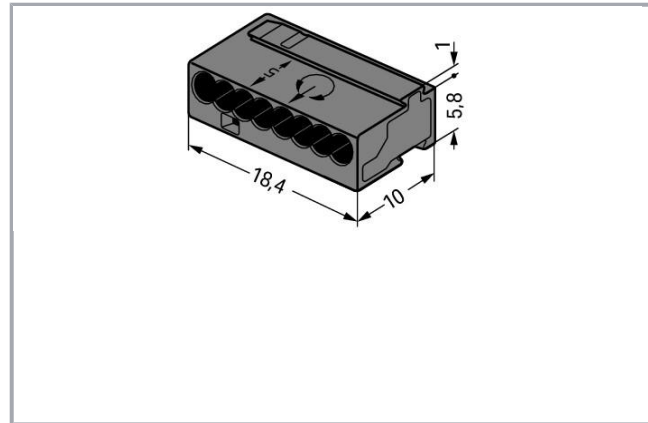

Информационен лист | Номер на артикул: 243-208

MICRO PUSH WIRE® connector for junction boxes; for solid conductors; 0.8 mm Ø; 8-conductor; dark gray housing; light gray cover; Surrounding air temperature: max 60°C; dark gray

www.wago.com/243-208

RoHS Compliant

[BOMcheck.net](https://www.bomcheck.net)

Цвят: ■

Описание на артикула

Safety information 1:

When using conductors of the same diameter, Ø 0.5 mm/24 AWG or Ø 1 mm/18 AWG are also possible.

Имате ли въпроси относно нашите продукти?
Винаги ще се радваме да получим вашето обаждане на +359 2 489 46 09.

Connection data

Connection technology	PUSH WIRE®
Actuation type	Push-in
Connectable conductor materials	Copper
Conductor diameter	0,6 ... 0,8 mm
Strip length	5 ... 6 mm / 0.2 ... 0.24 inch
Total number of connection points	8
Total number of potentials	1
Number of connection types	1
Number of levels	1
Wiring type	Side-entry wiring

Geometrical Data

Width	18,4 mm / 0.724 inch
Height	6,8 mm / 0.268 inch
Depth	10 mm / 0.394 inch

Material Data

Color	dark gray
Fire load	0,019 MJ
Weight	1,4 g

Environmental Requirements

Surrounding air temperature (operation)	60 ... 60 °C
Continuous operating temperature	105 ... 105 °C